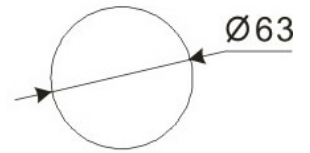

# LED Recessed Lighting – LR-R00109

Model No.	LR-R00109
LED Type	5mm
LED Q'TY.	15
Beam Angle	15°
Minimum luminous flux(lm)	75
Voltage	120-240V
LED Watt	1.2W
Environmental Temperature	- 20°C~60°C
Environmental Humidity	0%-95%
Safety Class	II
Safety Type	IP54
Material	Aluminium
Driver	Included