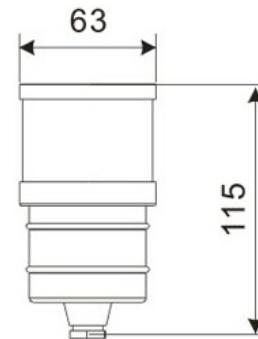

# LED Recessed Lighting – LR-R00109

Model No.	LR-R00109
LED Type	5mm
LED Q'TY.	15
Beam Angle	15°
Minimum luminous flux(lm)	75
Voltage	120-240V
LED Watt	1.2W
Environmental Temperature	- 20°C~60°C
Environmental Humidity	0%-95%
Safety Class	II
Safety Type	IP54
Material	Aluminium
Driver	Included